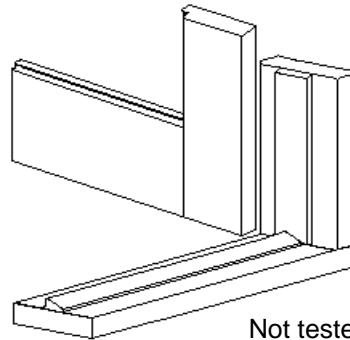

Cedar Hinged / French Door

DESIGN FEATURES

- A wide variety of styles available including chair rail, single light, 6 light, 8 light, 10 light & federation.
- Cedar front entry doors & sidelights also available.
- Door panels & frame are supplied separately to allow builder maximum flexibility with hardware and installation.
- Rebated door stiles give a flush appearance when the two doors meet and provide superior weather protection.
- Wide top & bottom rails give the door a bold appearance.
- Open in option available.
- Cedar fielded panel available
- Cedar Hinged / French Doors can be supplied with hinged screen doors or Centor S1 retractable screens.
- Hardware not supplied.

Not tested for Wind/Water Rating

Maximum Panel Height	2340mm
Maximum Overall Height	2408mm
Maximum Panel Width	870mm
Maximum Glass Width	16mm - Except in Colonial Bar

Subject to individual site conditions. Contact HANLON WINDOWS Technical Support for more information.