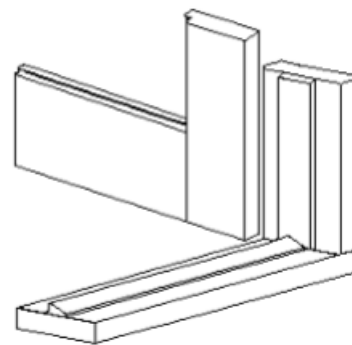

Cedar Hinged/French Doors

Product Features:

- A wide variety of styles is available including chair rail, single light, 6 light, 8 light, 10 light and federation.
- Cedar front entry doors and sidelights also available.
- Door panels and frame are supplied separately to allow builder maximum flexibility with hardware and installation.
- Rebated door stiles give a flush appearance when the doors meet and provide superior weather protection.
- Wide top and bottom rails give the door a bold appearance. Note: Hardware not supplied.
- Open in option available.
- Cedar fielded panel available.
- Cedar hinged/French doors can be supplied with hinged screen doors or Centor S1 retractable screen.

Max. Overall Height:	2750mm
Max. Panel Width:	1360mm
Max. Glass Width:	Double Glazing Available

Subject to individual site conditions.

Typical Configurations: